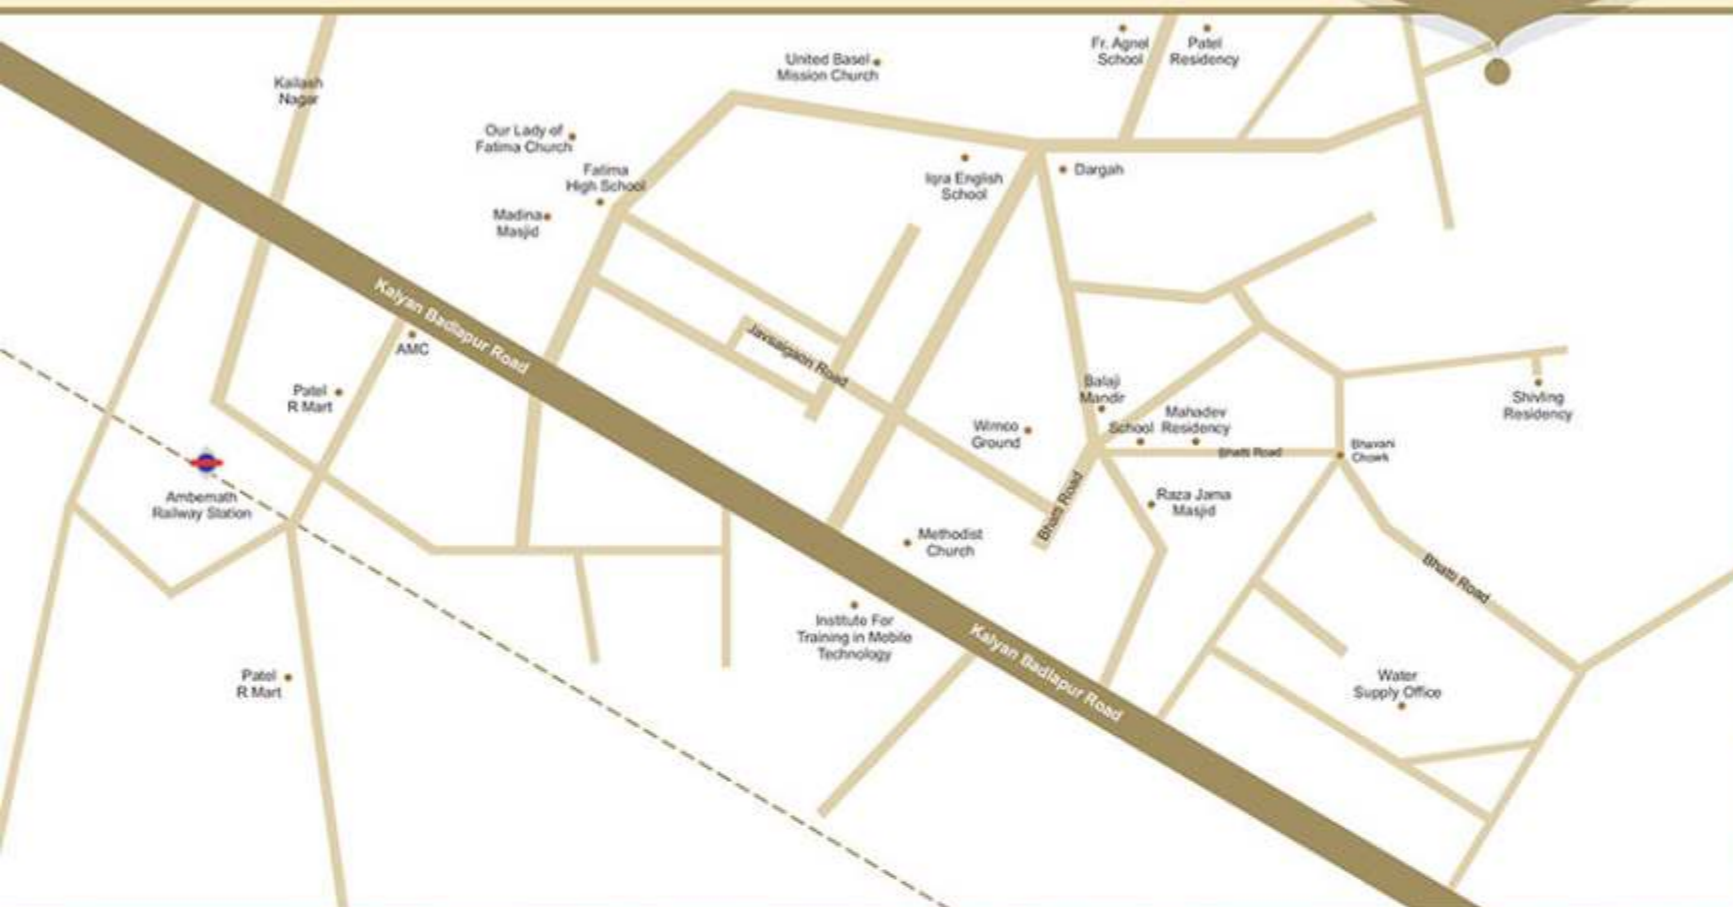

Ekveera Aai
RESIDENCY
Ambernath - West